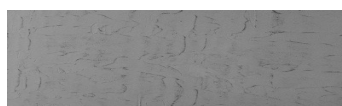

**Ocean texture in  
Chicago Grey colour****Efekt betonu architektonicznego**

Sand texture in Tokyo Graphite colour

Winter texture in Sydney Light colour

Desert texture in Tokyo Graphite colour

Snow texture in Sydney Light colour

Cloud texture in Chicago Grey colour

Autumn texture in Chicago Grey and  
Tokyo Graphite coloursFrost texture in Tokyo Graphite and  
Sydney Light colours

Wave texture in Chicago Grey colour

Wind texture in Chicago Grey colour

Ice texture in Sydney Light colour

Lake texture in Sydney Light colour

Storm texture in Tokyo Graphite and  
Sydney Light colours

Więcej informacji o tynkach i farbach na stronie

[www.ceresit.pl](http://www.ceresit.pl)