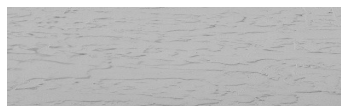

**Storm texture in  
Tokyo Graphite and  
Sydney Light colours**

**Efekt betonu architektonicznego**

Sand texture in Tokyo Graphite colour

Winter texture in Sydney Light colour

Ocean texture in Chicago Grey colour

Desert texture in Tokyo Graphite colour

Snow texture in Sydney Light colour

Cloud texture in Chicago Grey colour

Autumn texture in Chicago Grey and  
Tokyo Graphite coloursFrost texture in Tokyo Graphite and  
Sydney Light colours

Wave texture in Chicago Grey colour

Wind texture in Chicago Grey colour

Ice texture in Sydney Light colour

Lake texture in Sydney Light colour

Więcej informacji o tynkach i farbach na stronie

[www.ceresit.pl](http://www.ceresit.pl)