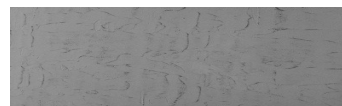

**Rock texture in  
Sydney Light and  
Tokyo Graphite  
colours**

**Efekt betonu architektonicznego**

Sand texture in Tokyo Graphite colour

Winter texture in Sydney Light colour

Ocean texture in Chicago Grey colour

Desert texture in Tokyo Graphite colour

Snow texture in Sydney Light colour

Cloud texture in Chicago Grey colour

Autumn texture in Chicago Grey and  
Tokyo Graphite coloursFrost texture in Tokyo Graphite and  
Sydney Light colours

Wave texture in Chicago Grey colour

Wind texture in Chicago Grey colour

Ice texture in Sydney Light colour

Lake texture in Sydney Light colour

Storm texture in Tokyo Graphite and Sydney Light colours

Rain texture in Tokyo Graphite colour